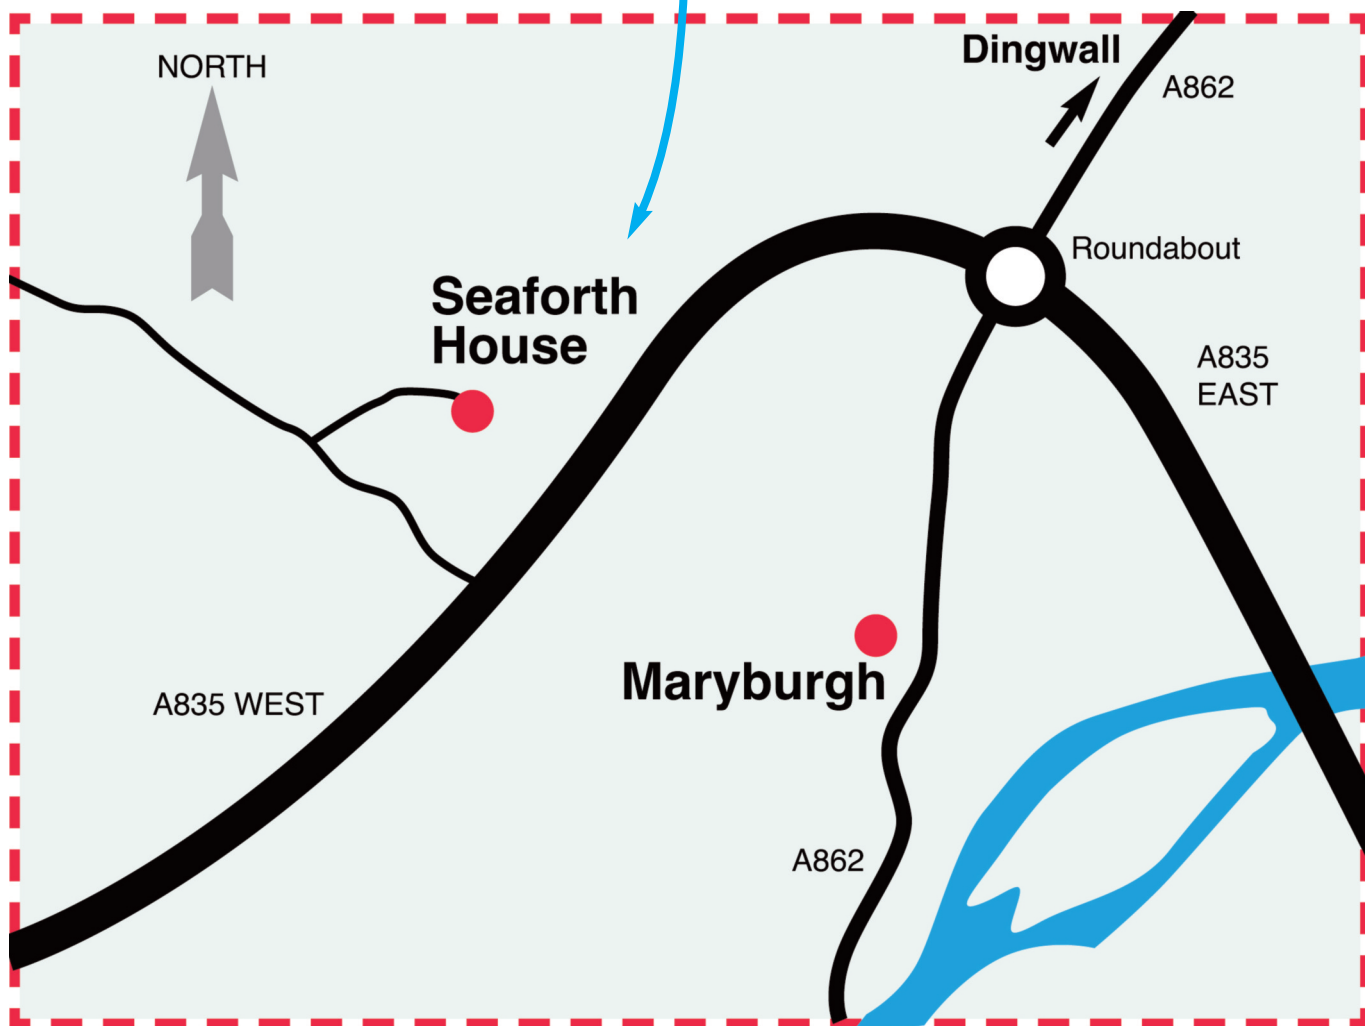

Seaforth House Directions

Maryburgh Dingwall, Ross-Shire IV7 8ED
TEL: 01349 866147