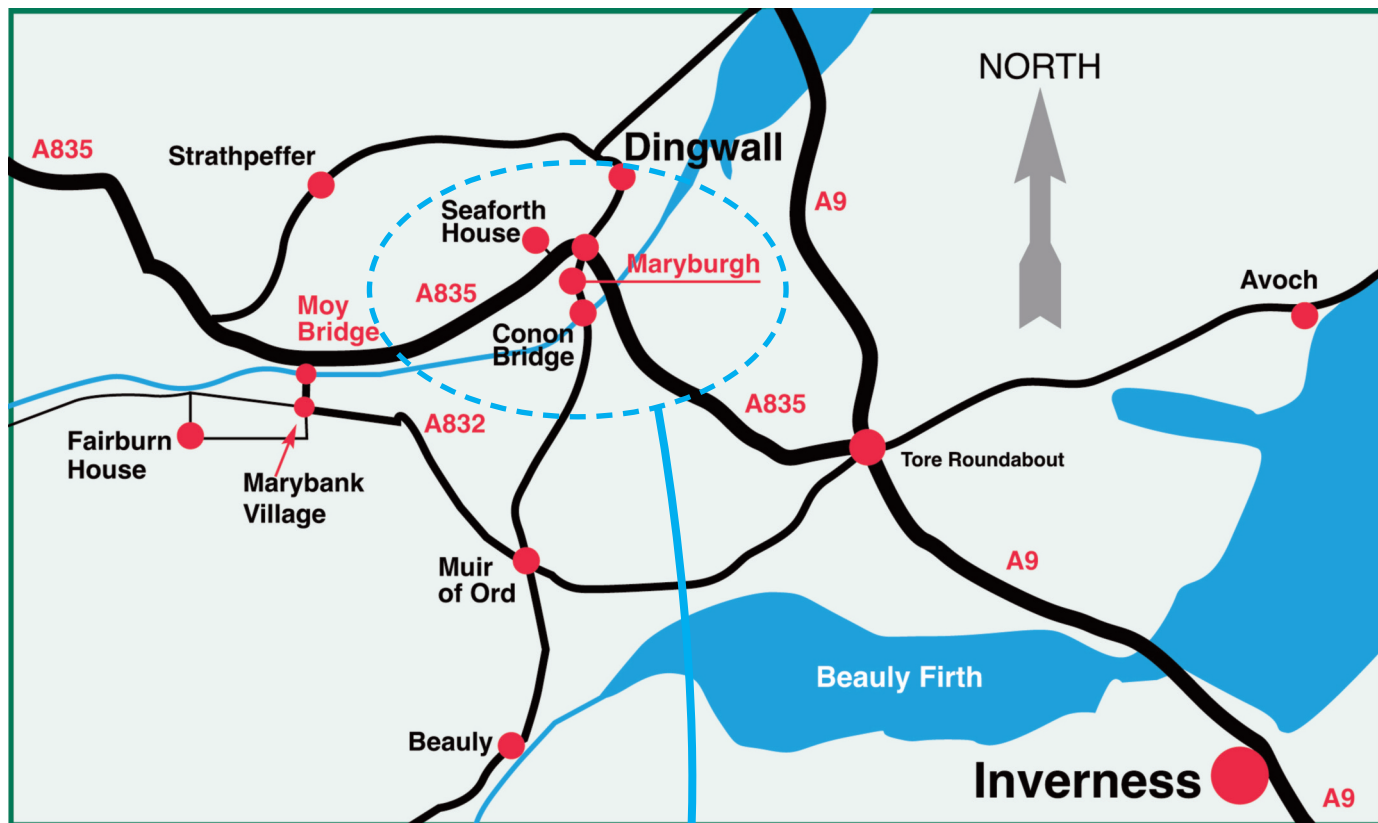

Seaforth House Directions

Maryburgh Dingwall, Ross-Shire IV7 8ED
TEL: 01349 866147